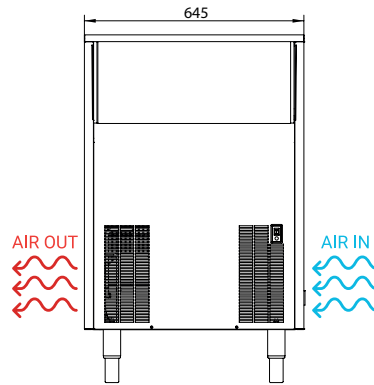

FRONTAL VIEW
VISTA FRONTAL