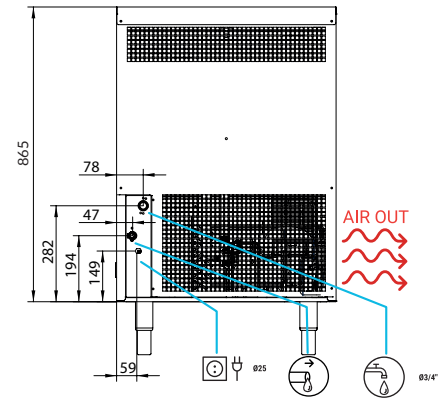

REAR VIEW
VISTA TRASERA