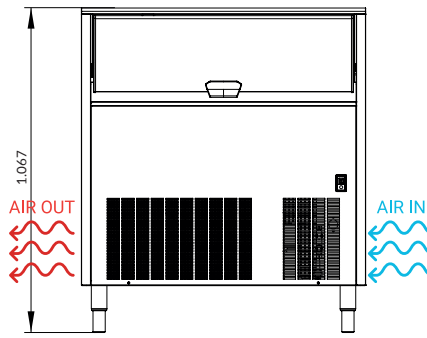

FRONTAL VIEW
VISTA FRONTAL