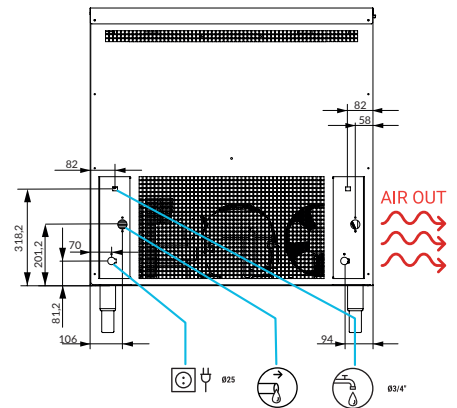

REAR VIEW
VISTA TRASERA