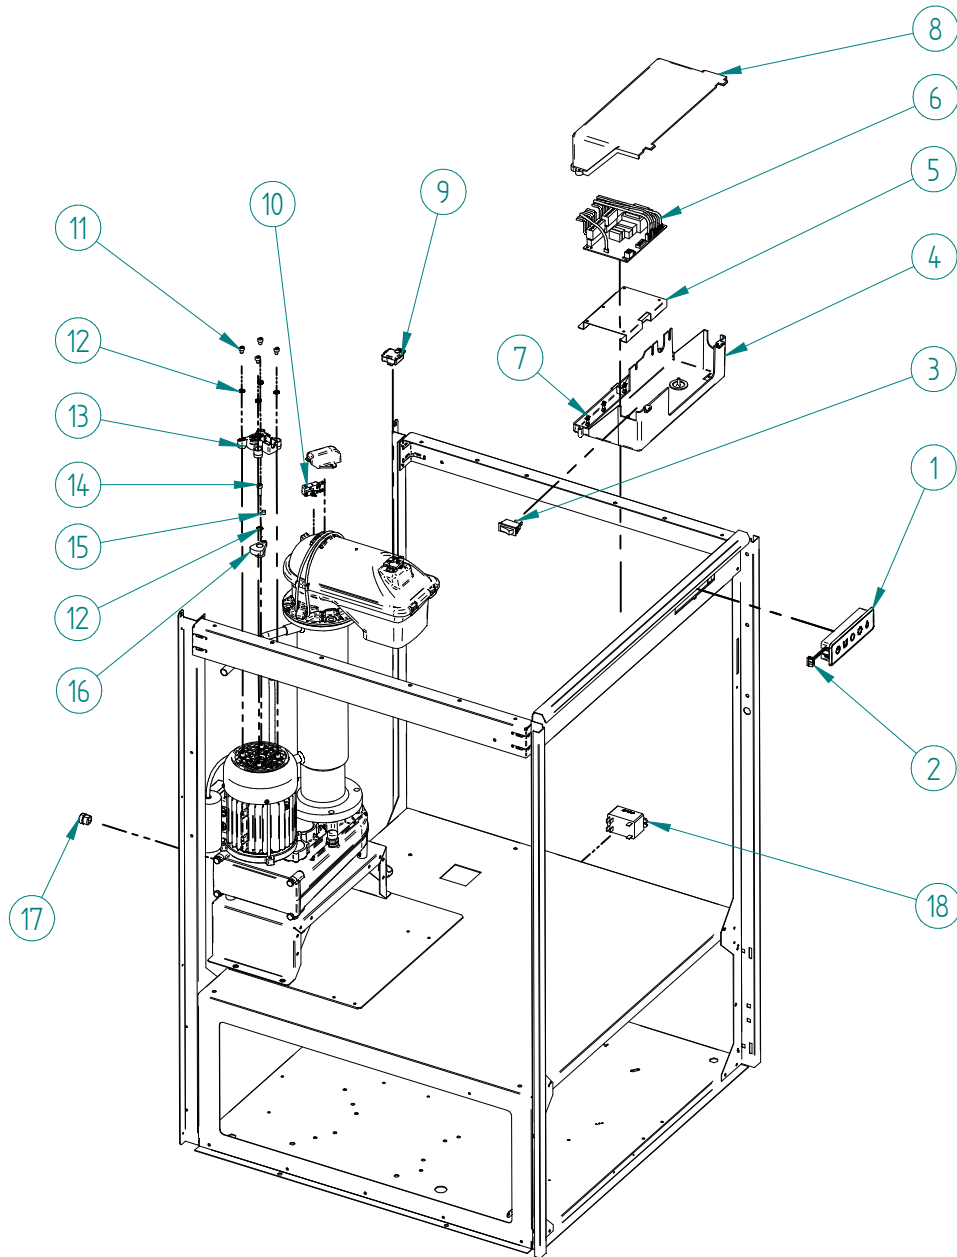

**ITV**  
ICE makers

DESPIECE / REPUESTOS  
EXPLODED VIEW / SPARE PARTS  
EXPLOSIONSZEICHNUNG / ERSATZTEILE  
VUE ÉCLATÉÉ / PIÈCES DÉTACHÉES  
ESPLOSO / RICAMBI

ITEM	DESCRIPTION	CODE
1	FRONT GRID	4188
2	DOOR SPRING	702
3	DOOR ASSEMBLY	5237
4	BOTH SIDE PANEL*	3969U
5	LEFT DOOR GUARD	83
6	RIGHT DOOR GUARD	82
7	TOP PANEL	3773A
8	REAR COVER*	33601
9	REAR GRILL	2192
10	LEG	1478
11	DOOR AXE BEARING	1001
12	DOOR AXE BUSHING	155
13	CLIP	113A
14	DOOR BUMPER	156
15	DOOR SCREW	392

\*PROVIDE SERIAL NUMBER

ITEM	DESCRIPTION	CODE
1	STOCK BIN	33589
2	INSULATION	33608
3	WRAPPING COVER	33603
4	WATER TANK SUPPORT	33605
5	TOP COVER	1968G
6	WATER TANK COVER	30432
7	WATER TANK	1966A
8	DRAIN TUBE	2222
9	WATER INLET STEM	1598
10	DRAIN CONNECTOR	363
11	WATER INLET VALVE	6980

ITEM	DESCRIPTION	CODE
1	COMPRESSOR*	31307
2	CONDENSATION PRESSURE SWITCH	31160E
3	HIGH PRESSURE SWITCH	31660E
4	PRESSURE SWITCH COLLECTOR	31444
5	FILTER DRIER	7896
6	AIR CONDENSER	32730
7	FAN BLADE	4231
8	FAN MOTOR	445

\*PROVIDE SERIAL NUMBER

ITEM	DESCRIPTION	CODE
1	LED PANEL	30566B
2	PANEL WIRE	34162
3	SWITCH	2300
4	ELECTRIC BOX	4789CO
5	PLATE SUPPORT	33600
6	ELECTRIC BOARD 220V/50Hz	30564D
7	CLIP PLATE	315544
8	ELECTRIC BOX COVER	4790
9	STOCK ICE SENSOR	31261A
10	ICE FULL MICRO SWITCH	32658
11	SCREW	2595
12	WASHER	291
13	ROTATION SENSOR	30568
14	SCREW	47743
15	MAGNET	30448
16	MAGNET SUPPORT	30449
17	CABLE RESTRAINER	8411
18	RELAY 220V/50-60Hz	32502