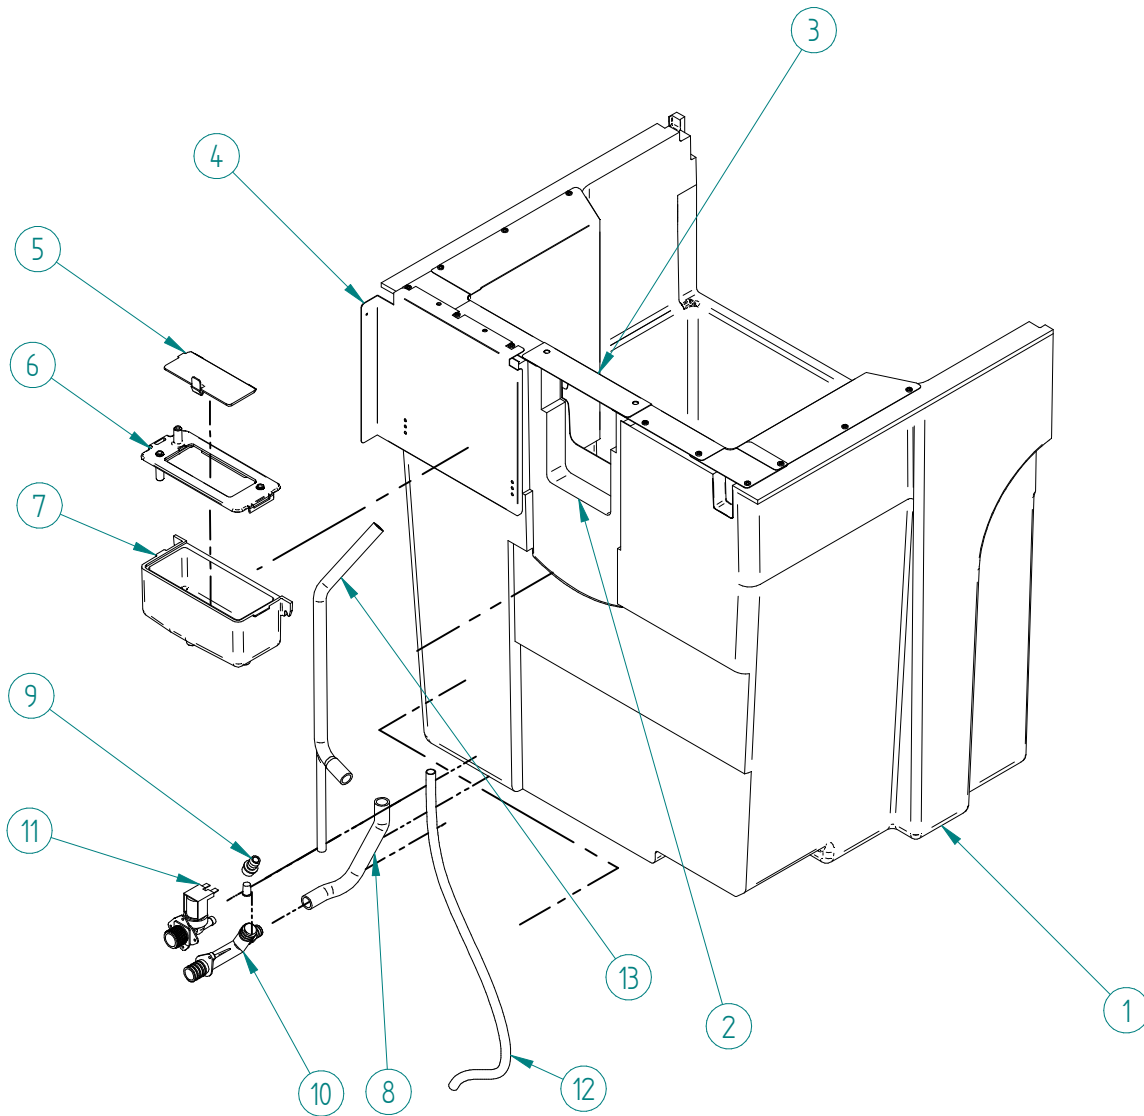

**ITV**  
ICE makers

DESPIECE / REPUESTOS  
EXPLODED VIEW / SPARE PARTS  
EXPLOSIONSZEICHNUNG / ERSATZTEILE  
VUE ÉCLATÉÉ / PIÈCES DÉTACHÉES  
ESPLOSO / RICAMBI

ITEM	DESCRIPTION	CODE
1	FRONT GRID	4188
2	DOOR SPRING	702
3	DOOR ASSEMBLY	5237
4	BOTH SIDE PANEL*	3969U
5	LEFT DOOR GUARD	83
6	RIGHT DOOR GUARD	82
7	TOP PANEL	3773A
8	REAR COVER*	33601
9	REAR GRILL	2192
10	LEG	1478
11	DOOR AXE BEARING	1001
12	DOOR AXE BUSHING	155
13	CLIP	113A
14	DOOR BUMPER	156
15	DOOR SCREW	392

\*PROVIDE SERIAL NUMBER

ITEM	DESCRIPTION	CODE
1	STOCK BIN	33589
2	INSULATION	33608
3	WRAPPING COVER	33603
4	WATER TANK SUPPORT	33605
5	TOP COVER	1968G
6	WATER TANK COVER	30432
7	WATER TANK	1966A
8	DRAIN TUBE	2222
9	WATER INLET STEM	1598
10	DRAIN CONNECTOR	363
11	WATER INLET VALVE	6980

ITEM	DESCRIPTION	CODE
1	COMPRESSOR*	31307
2	CONDENSATION PRESSURE SWITCH	31160E
3	HIGH PRESSURE SWITCH	31660E
4	PRESSURE SWITCH COLLECTOR	31444
5	FILTER DRIER	7896
6	AIR CONDENSER	32730
7	FAN BLADE	4231
8	FAN MOTOR	445

\*PROVIDE SERIAL NUMBER

ITEM	DESCRIPTION	CODE
1	LED PANEL	30566B
2	PANEL WIRE	34162
3	SWITCH	2300
4	ELECTRIC BOX	4789CO
5	PLATE SUPPORT	33600
6	ELECTRIC BOARD 220V/50Hz	30564D
7	CLIP PLATE	315544
8	ELECTRIC BOX COVER	4790
9	STOCK ICE SENSOR	31261A
10	ICE FULL MICRO SWITCH	32658
11	SCREW	2595
12	WASHER	291
13	ROTATION SENSOR	30568
14	SCREW	47743
15	MAGNET	30448
16	MAGNET SUPPORT	30449
17	CABLE RESTRAINER	8411
18	RELAY 220V/50-60Hz	32502