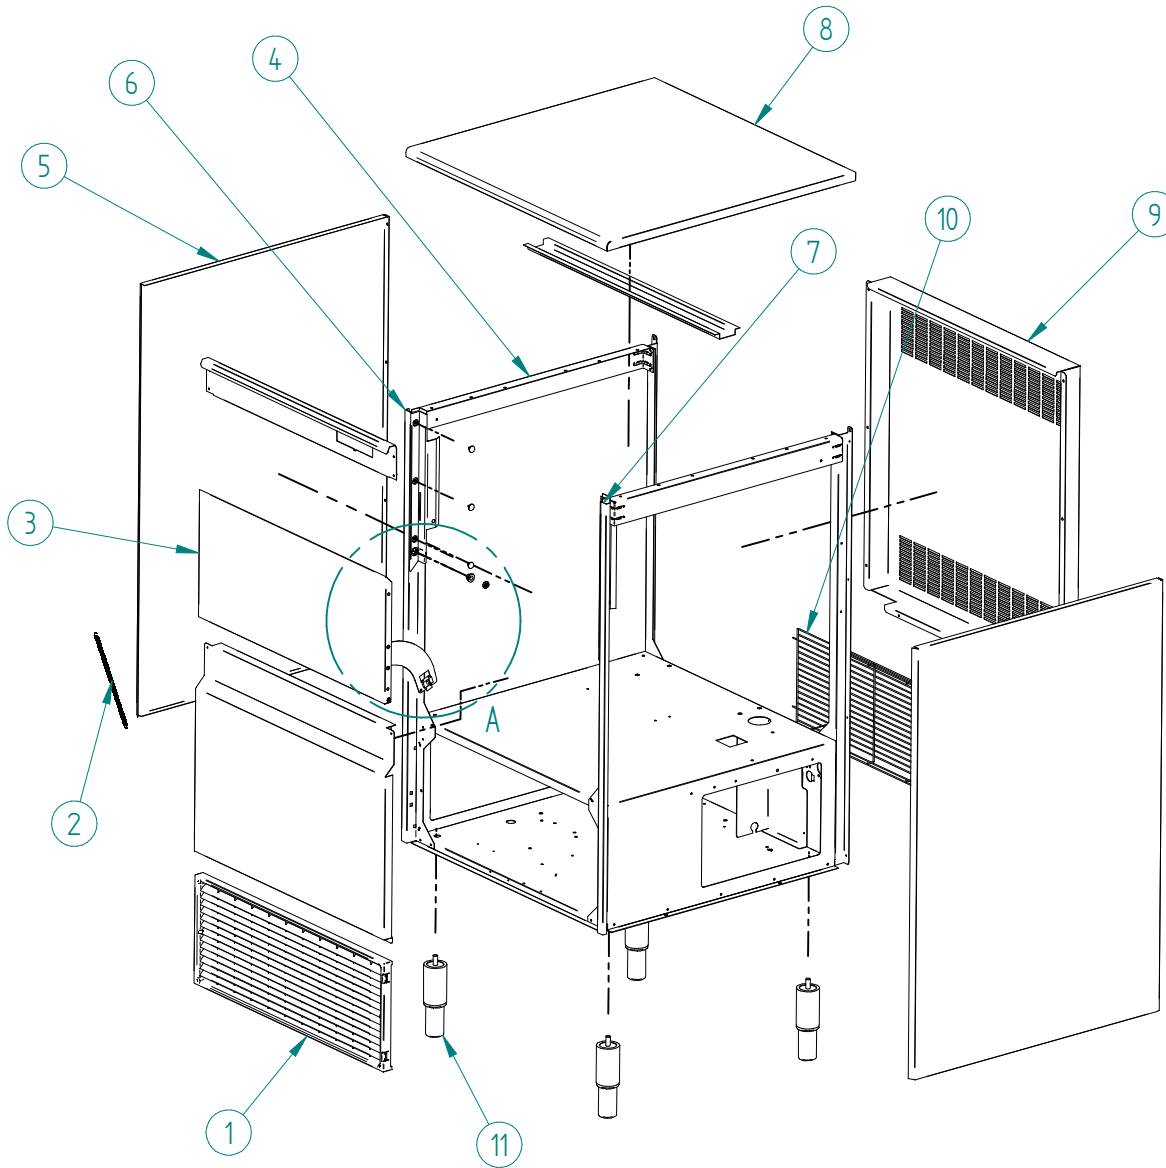

**ITV**  
ICE makers

DESPIECE / REPUESTOS  
EXPLODED VIEW / SPARE PARTS  
EXPLOSIONSZEICHNUNG / ERSATZTEILE  
VUE ÉCLATÉÉ / PIÈCES DÉTACHÉES  
ESPLOSO / RICAMBI

ITEM	DESCRIPTION	CODE
1	FRONT GRID	4188
2	DOOR SPRING	702
3	DOOR ASSEMBLY	5237
4	BOTH SIDE PANEL*	3969U
5	LEFT DOOR GUARD	83
6	RIGHT DOOR GUARD	82
7	TOP PANEL	3773A
8	REAR COVER*	33601
9	REAR GRILL	2192
10	LEG	1478
11	DOOR AXE BEARING	1001
12	DOOR AXE BUSHING	155
13	CLIP	113A
14	DOOR BUMPER	156
15	DOOR SCREW	392

\*PROVIDE SERIAL NUMBER

ITEM	DESCRIPTION	CODE
1	STOCK BIN	33589
2	INSULATION	33608
3	WRAPPING COVER	33603
4	WATER TANK SUPPORT	33605
5	TOP COVER	1968G
6	WATER TANK COVER	30432
7	WATER TANK	1966A
8	DRAIN TUBE	2222
9	WATER INLET STEM	1598
10	DRAIN CONNECTOR	363
11	WATER INLET VALVE	6980

ITEM	DESCRIPTION	CODE
1	COMPRESSOR*	31307
2	CONDENSATION PRESSURE SWITCH	31160E
3	HIGH PRESSURE SWITCH	31660E
4	PRESSURE SWITCH COLLECTOR	31444
5	FILTER DRIER	7896
6	AIR CONDENSER	32730
7	FAN BLADE	4231
8	FAN MOTOR	445

\*PROVIDE SERIAL NUMBER

ITEM	DESCRIPTION	CODE
1	LED PANEL	30566B
2	PANEL WIRE	34162
3	SWITCH	2300
4	ELECTRIC BOX	4789CO
5	PLATE SUPPORT	33600
6	ELECTRIC BOARD 220V/50Hz	30564D
7	CLIP PLATE	315544
8	ELECTRIC BOX COVER	4790
9	STOCK ICE SENSOR	31261A
10	ICE FULL MICRO SWITCH	32658
11	SCREW	2595
12	WASHER	291
13	ROTATION SENSOR	30568
14	SCREW	47743
15	MAGNET	30448
16	MAGNET SUPPORT	30449
17	CABLE RESTRAINER	8411
18	RELAY 220V/50-60Hz	32502