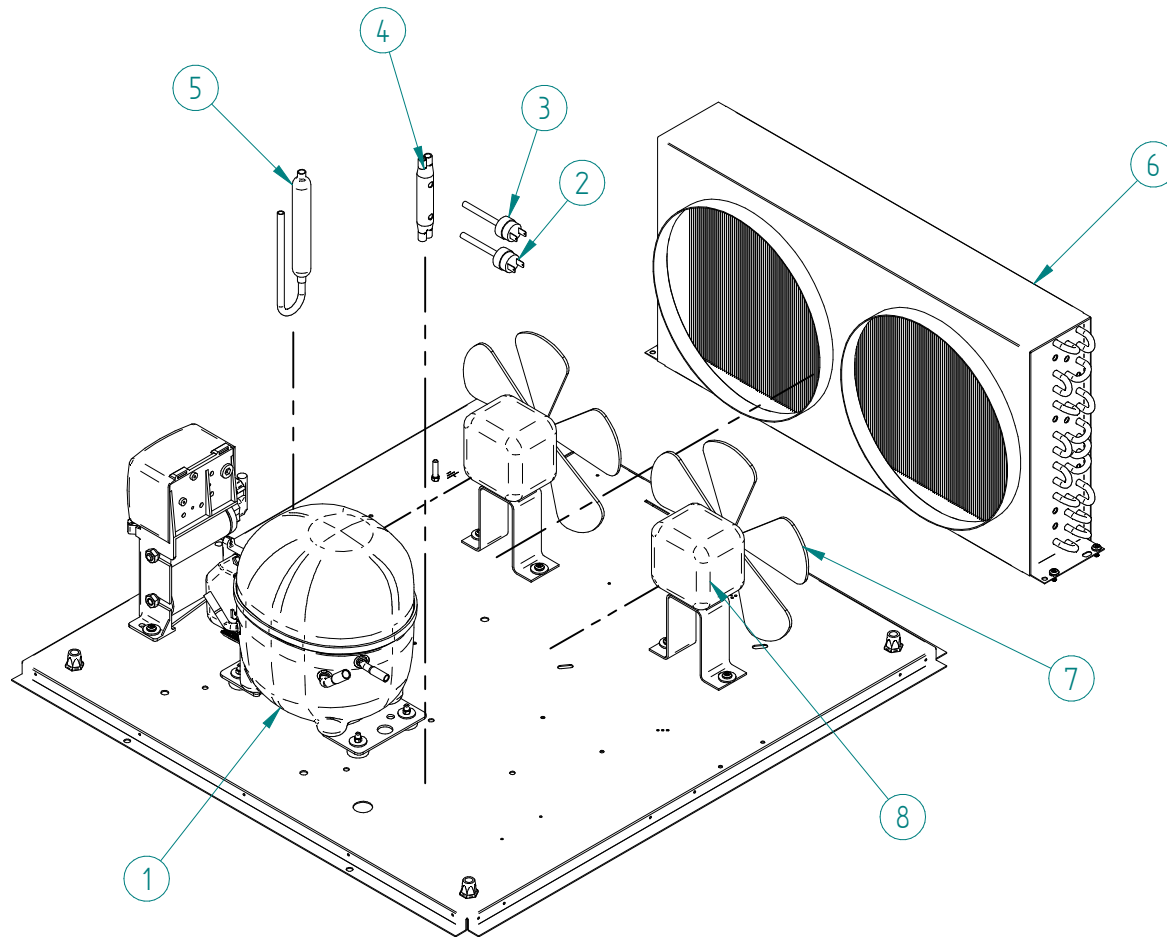

**ITV**  
ICE makers

DESPIECE / REPUESTOS  
EXPLODED VIEW / SPARE PARTS  
EXPLOSIONSZEICHNUNG / ERSATZTEILE  
VUE ÉCLATÉÉ / PIÈCES DÉTACHÉES  
ESPLOSO / RICAMBI

ITEM	DESCRIPTION	CODE
1	FRONT GRID	4188
2	DOOR SPRING	702
3	DOOR ASSEMBLY	5237
4	BOTH SIDE PANEL*	3969U
5	LEFT DOOR GUARD	83
6	RIGHT DOOR GUARD	82
7	TOP PANEL	3773A
8	REAR COVER*	33601
9	REAR GRILL	2192
10	LEG	1478
11	DOOR AXE BEARING	1001
12	DOOR AXE BUSHING	155
13	CLIP	113A
14	DOOR BUMPER	156
15	DOOR SCREW	392

\*PROVIDE SERIAL NUMBER

ITEM	DESCRIPTION	CODE
1	STOCK BIN	33589
2	INSULATION	33608
3	WRAPPING COVER	33603
4	WATER TANK SUPPORT	33605
5	TOP COVER	1968G
6	WATER TANK COVER	30432
7	WATER TANK	1966A
8	DRAIN TUBE	2222
9	WATER INLET STEM	1598
10	DRAIN CONNECTOR	363
11	WATER INLET VALVE	6980

ITEM	DESCRIPTION	CODE
1	COMPRESSOR*	31307
2	CONDENSATION PRESSURE SWITCH	31160E
3	HIGH PRESSURE SWITCH	31660E
4	PRESSURE SWITCH COLLECTOR	31444
5	FILTER DRIER	7896
6	AIR CONDENSER	32730
7	FAN BLADE	4231
8	FAN MOTOR	445

\*PROVIDE SERIAL NUMBER

ITEM	DESCRIPTION	CODE
1	LED PANEL	30566B
2	PANEL WIRE	34162
3	SWITCH	2300
4	ELECTRIC BOX	4789CO
5	PLATE SUPPORT	33600
6	ELECTRIC BOARD 220V/50Hz	30564D
7	CLIP PLATE	315544
8	ELECTRIC BOX COVER	4790
9	STOCK ICE SENSOR	31261A
10	ICE FULL MICRO SWITCH	32658
11	SCREW	2595
12	WASHER	291
13	ROTATION SENSOR	30568
14	SCREW	47743
15	MAGNET	30448
16	MAGNET SUPPORT	30449
17	CABLE RESTRAINER	8411
18	RELAY 220V/50-60Hz	32502