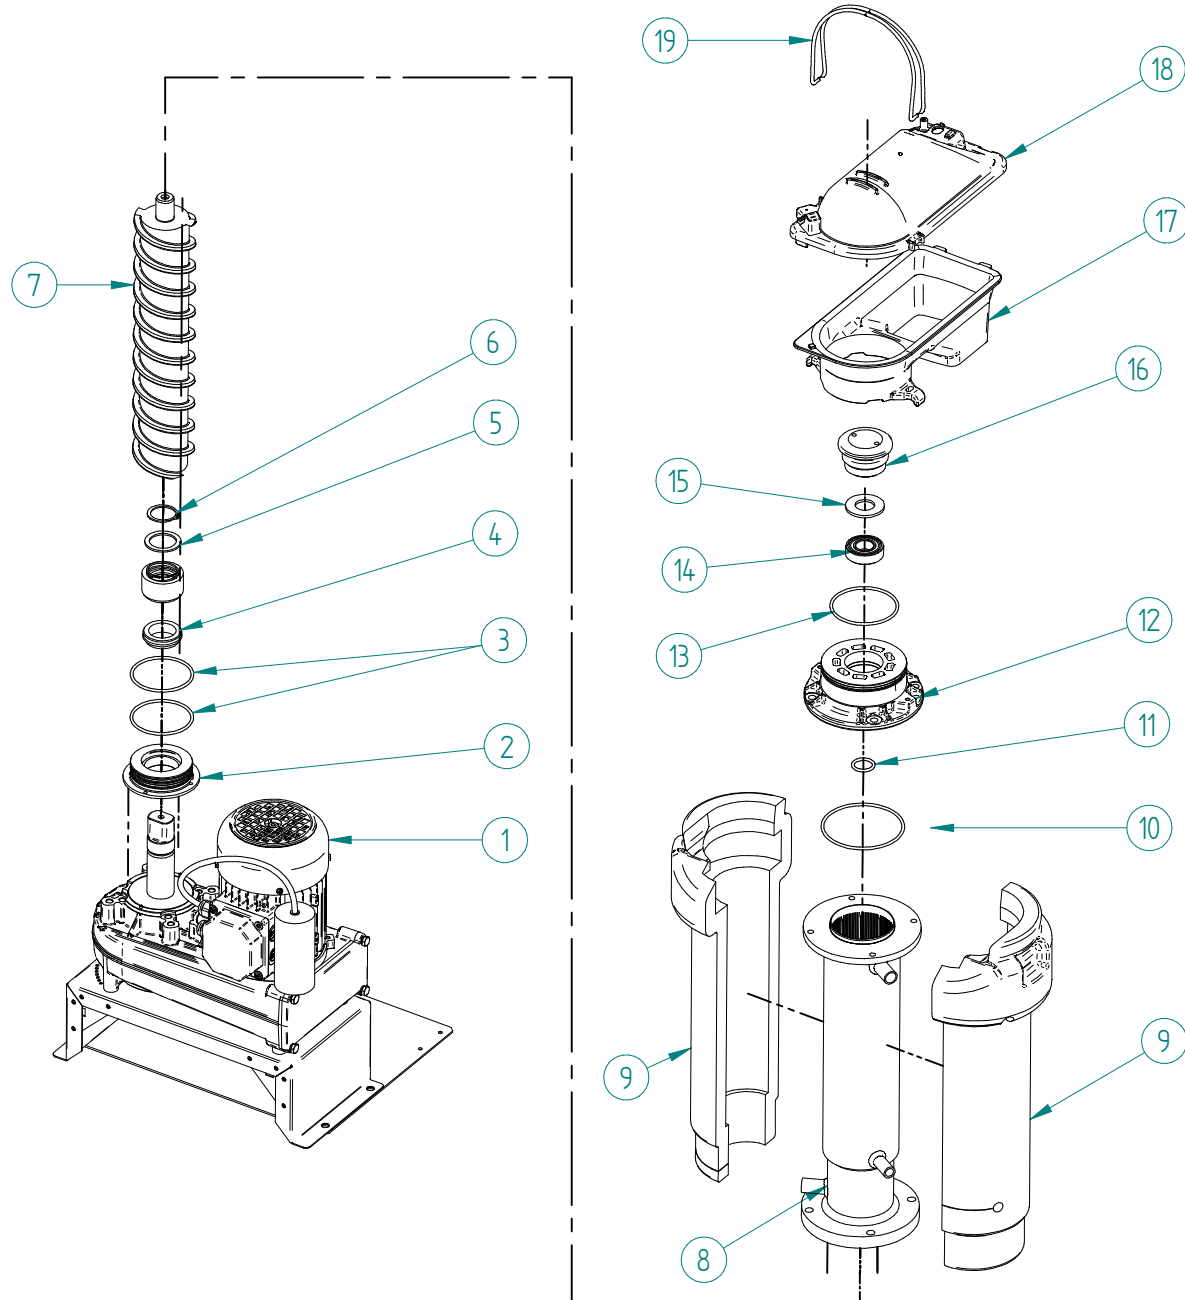

**ITV**  
ICE makers

DESPIECE / REPUESTOS  
EXPLODED VIEW / SPARE PARTS  
EXPLOSIONSZEICHNUNG / ERSATZTEILE  
VUE ÉCLATÉÉ / PIÈCES DÉTACHÉES  
ESPLOSO / RICAMBI

ITEM	DESCRIPTION	CODE
1	FRONT GRID	4188
2	DOOR SPRING	702
3	DOOR ASSEMBLY	5237
4	BOTH SIDE PANEL*	3969U
5	LEFT DOOR GUARD	83
6	RIGHT DOOR GUARD	82
7	TOP PANEL	3773A
8	REAR COVER*	33601
9	REAR GRILL	2192
10	LEG	1478
11	DOOR AXE BEARING	1001
12	DOOR AXE BUSHING	155
13	CLIP	113A
14	DOOR BUMPER	156
15	DOOR SCREW	392

\*PROVIDE SERIAL NUMBER

ITEM	DESCRIPTION	CODE
1	STOCK BIN	33589
2	INSULATION	33608
3	WRAPPING COVER	33603
4	WATER TANK SUPPORT	33605
5	TOP COVER	1968G
6	WATER TANK COVER	30432
7	WATER TANK	1966A
8	DRAIN TUBE	2222
9	WATER INLET STEM	1598
10	DRAIN CONNECTOR	363
11	WATER INLET VALVE	6980

ITEM	DESCRIPTION	CODE
1	COMPRESSOR*	31307
2	CONDENSATION PRESSURE SWITCH	31160E
3	HIGH PRESSURE SWITCH	31660E
4	PRESSURE SWITCH COLLECTOR	31444
5	FILTER DRIER	7896
6	AIR CONDENSER	32730
7	FAN BLADE	4231
8	FAN MOTOR	445

\*PROVIDE SERIAL NUMBER

ITEM	DESCRIPTION	CODE
1	LED PANEL	30566B
2	PANEL WIRE	34162
3	SWITCH	2300
4	ELECTRIC BOX	4789CO
5	PLATE SUPPORT	33600
6	ELECTRIC BOARD 220V/50Hz	30564D
7	CLIP PLATE	315544
8	ELECTRIC BOX COVER	4790
9	STOCK ICE SENSOR	31261A
10	ICE FULL MICRO SWITCH	32658
11	SCREW	2595
12	WASHER	291
13	ROTATION SENSOR	30568
14	SCREW	47743
15	MAGNET	30448
16	MAGNET SUPPORT	30449
17	CABLE RESTRAINER	8411
18	RELAY 220V/50-60Hz	32502