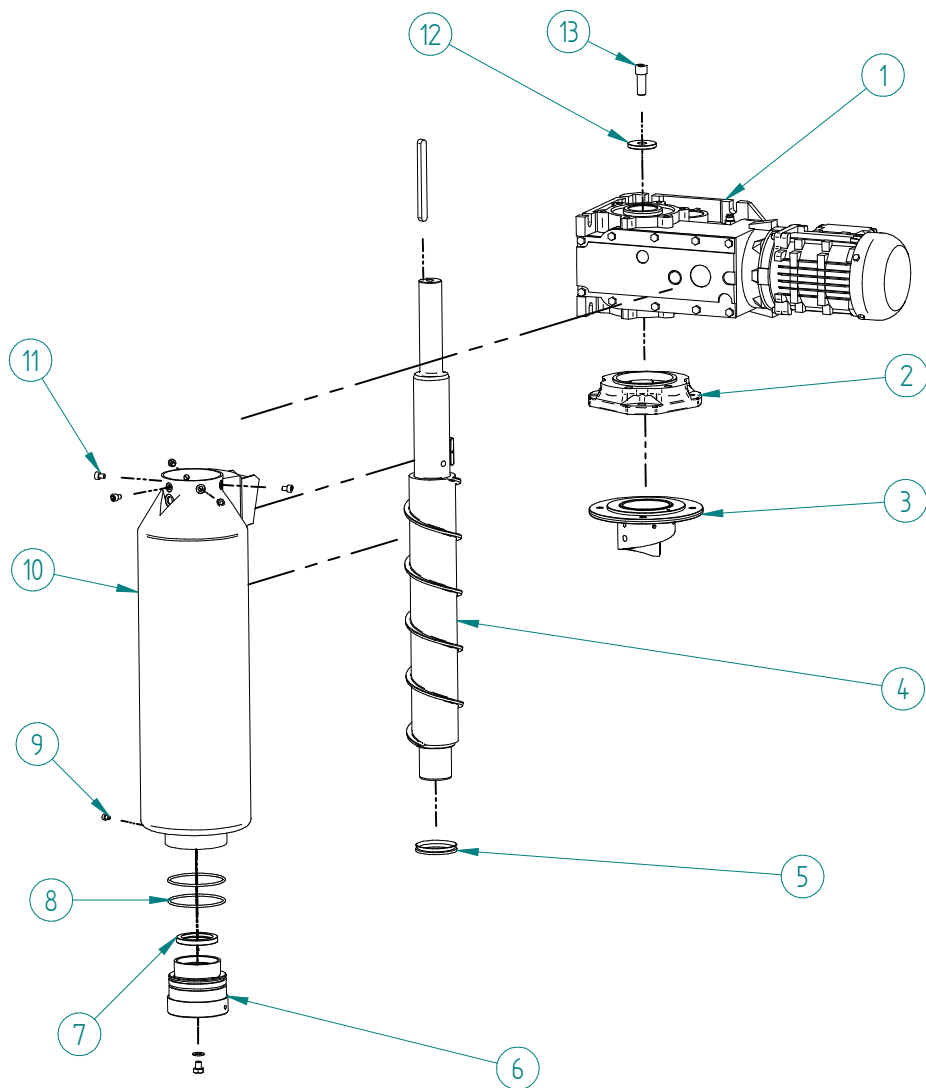

ITEM	DESCRIPTION	IQ100
1	GEAR MOTOR* 400V/50-60HZ	30363A
2	FLANGE GEAR MOTOR*	30874B
3	FLANGE/PLATE	5366
4	AUGER*	894
5	V-RING	2335
6	LOWER BEARING	162A
7	SEAL	726
8	O-RING BEARING	2484
9	BEARING SCREW	2595
10	EVAPORATOR	7636A - 7639A
11	FLANGE SCREW	2871
12	AUGER TOP SPACER*	1850
13	AUGER TOP SCREW*	719
14	EVAPORATOR ASSEMBLY (From 4 to 11)	7177 - 32982

*PROVIDE SERIAL NUMBER